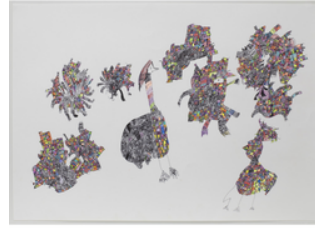

Kristy Sweeney
Untitled 2021
pencil, pen on paper
42 x 59 cm
EWKS21-0002
$500
*Courtesy of the artist and Arts
Access Victoria*