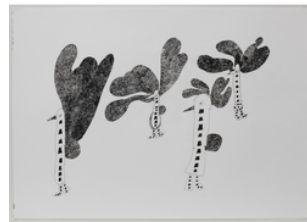

Kristy Sweeney
Untitled 2021
pen, watercolour on
paper
42 x 59 cm
EWKS21-0004
$500
*Courtesy of the artist and
Arts Access Victoria*

Kristy Sweeney
Untitled 2021
pen, watercolour on paper
42 x 59 cm
EWKS21-0001
$500
*Courtesy of the artist and Arts
Access Victoria*